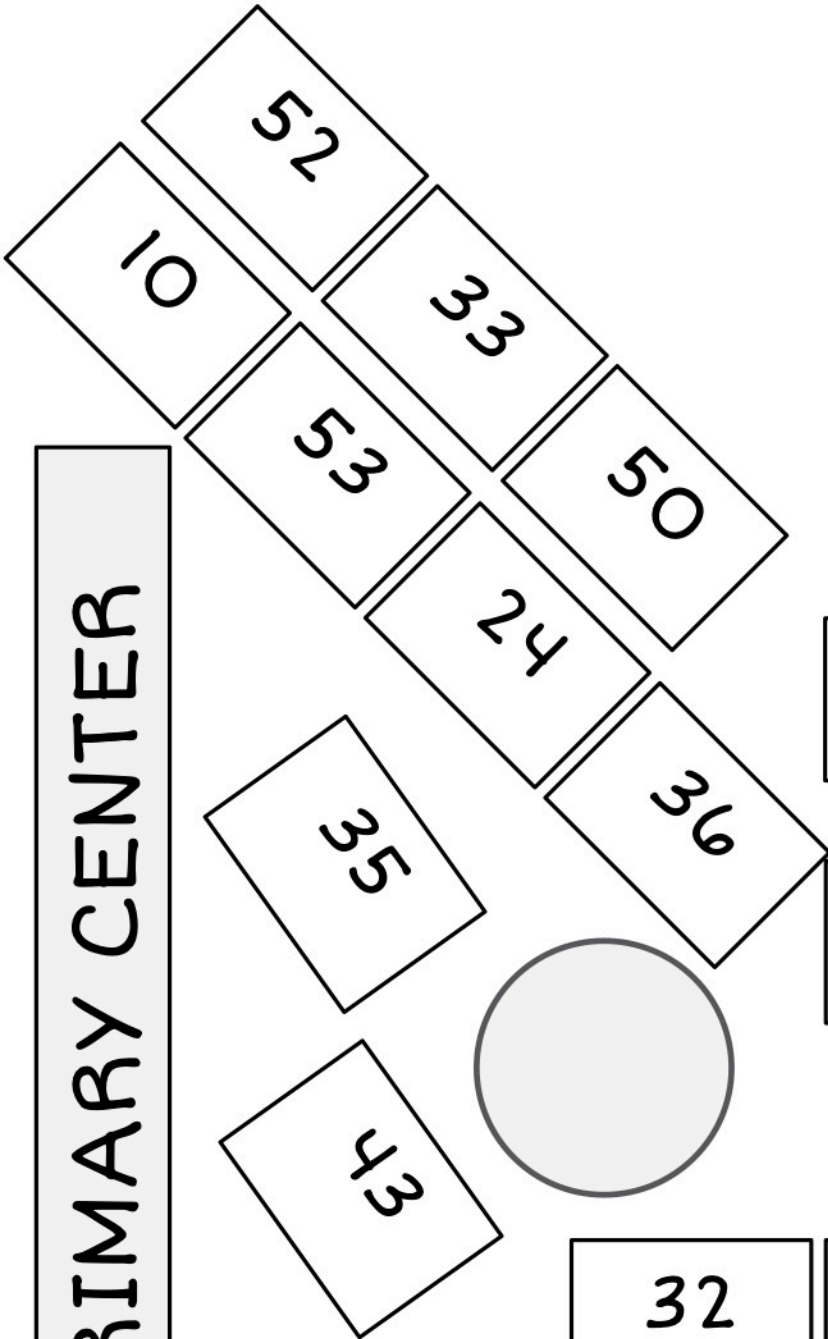

BUS LINEUP

CONTACTS

BUS GARAGE

(270) 789-1745

PRIMARY CENTER

GRASSY AREA

INTERMEDIATE CENTER